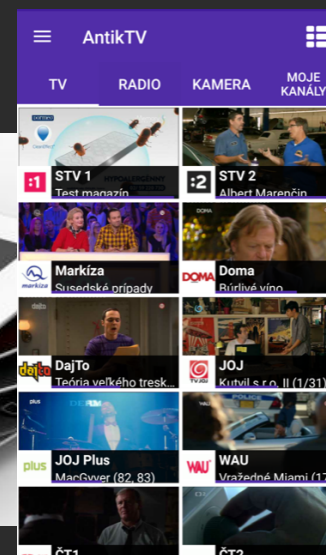

DVB S
SATELLITE

DVB T
TERRESTRIAL

IPTV