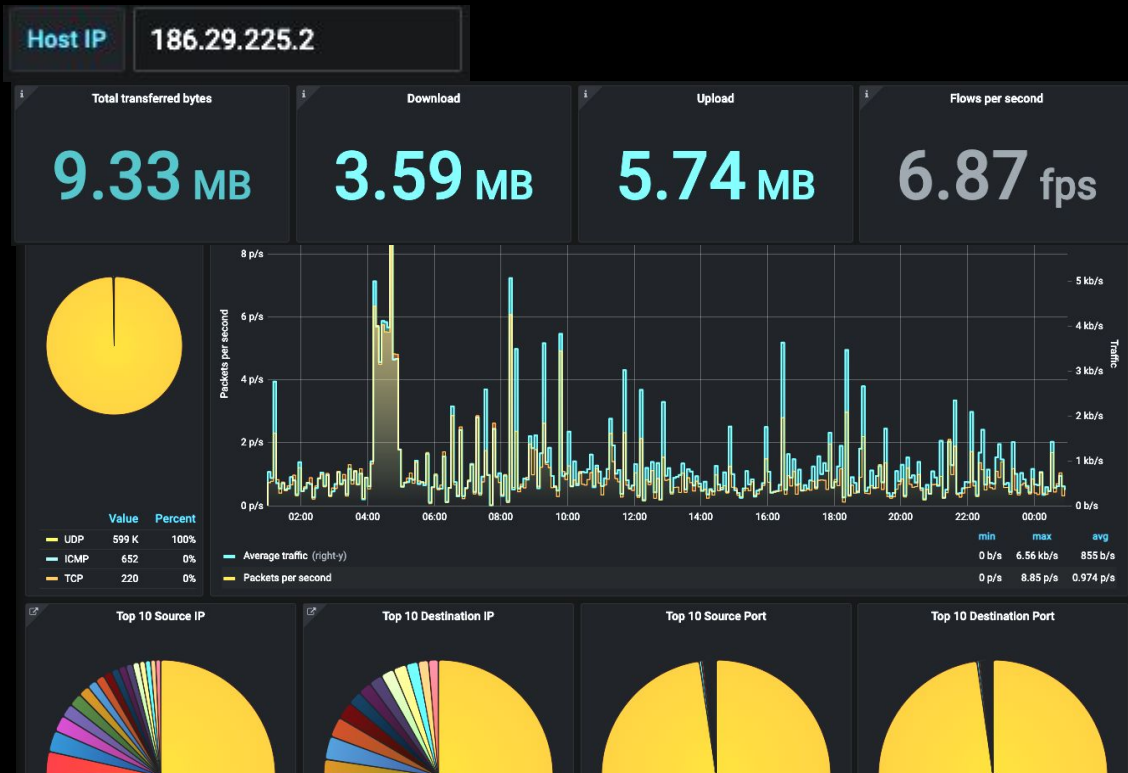

Sensor

Save Profile

Forenzní analýza

Foto z bluewire.com

FLOWCUTTER

FLOWCUTTER

Filter, and quick check of device behavior

FLOWCUTTER

Scanners and bots examples

228.113.248.52 1

Port = 21 (telnet)

220.172.197.210	1
220.172.37.177	1
220.172.41.150	1
220.172.138.72	1
145.209.28.251	1
220.172.224.151	1
220.172.223.93	1
220.172.173.126	1
220.172.228.169	1
177.195.202.54	1
220.172.165.79	1
220.172.235.62	1
220.172.226.172	1