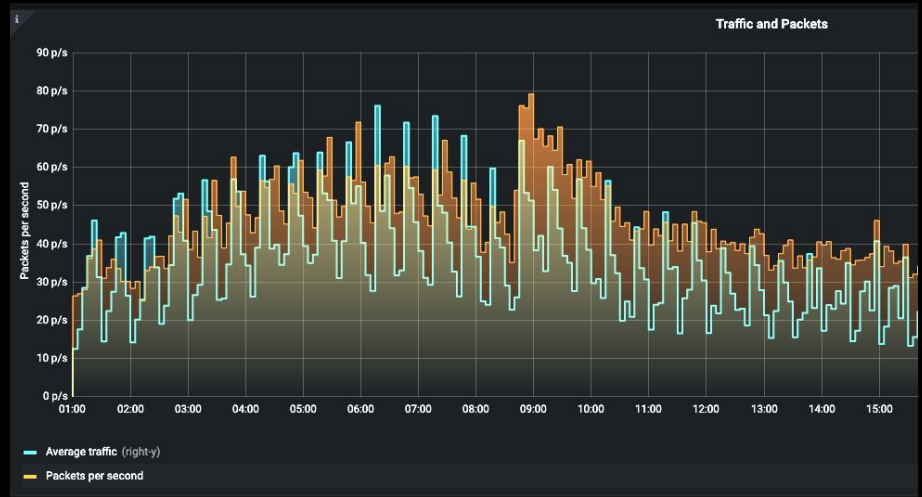

Sensor

Save Profile

Forenzní analýza

Foto z bluewire.com

FLOWCUTTER

FLOWCUTTER

Filter, and quick check of device behavior

FLOWCUTTER

Scanners and bots examples

228.113.248.52 1

Port = 21 (telnet)

220.172.197.210	1
220.172.37.177	1
220.172.41.150	1
220.172.138.72	1
145.209.28.251	1
220.172.224.151	1
220.172.223.93	1
220.172.173.126	1
220.172.228.169	1
177.195.202.54	1
220.172.165.79	1
220.172.235.62	1
220.172.226.172	1

Foto z [writingsolife.com](https://www.writingsolife.com)

FLOWCUTTER

FLOWCUTTER + Grafana

- Ingest 1Mfps (2022)
- Nejrychlejší dotazy (2021)
- Grafana (2021)

“Roadmap”

- Open API
- Alerting a detekce

FLOWCUTTER